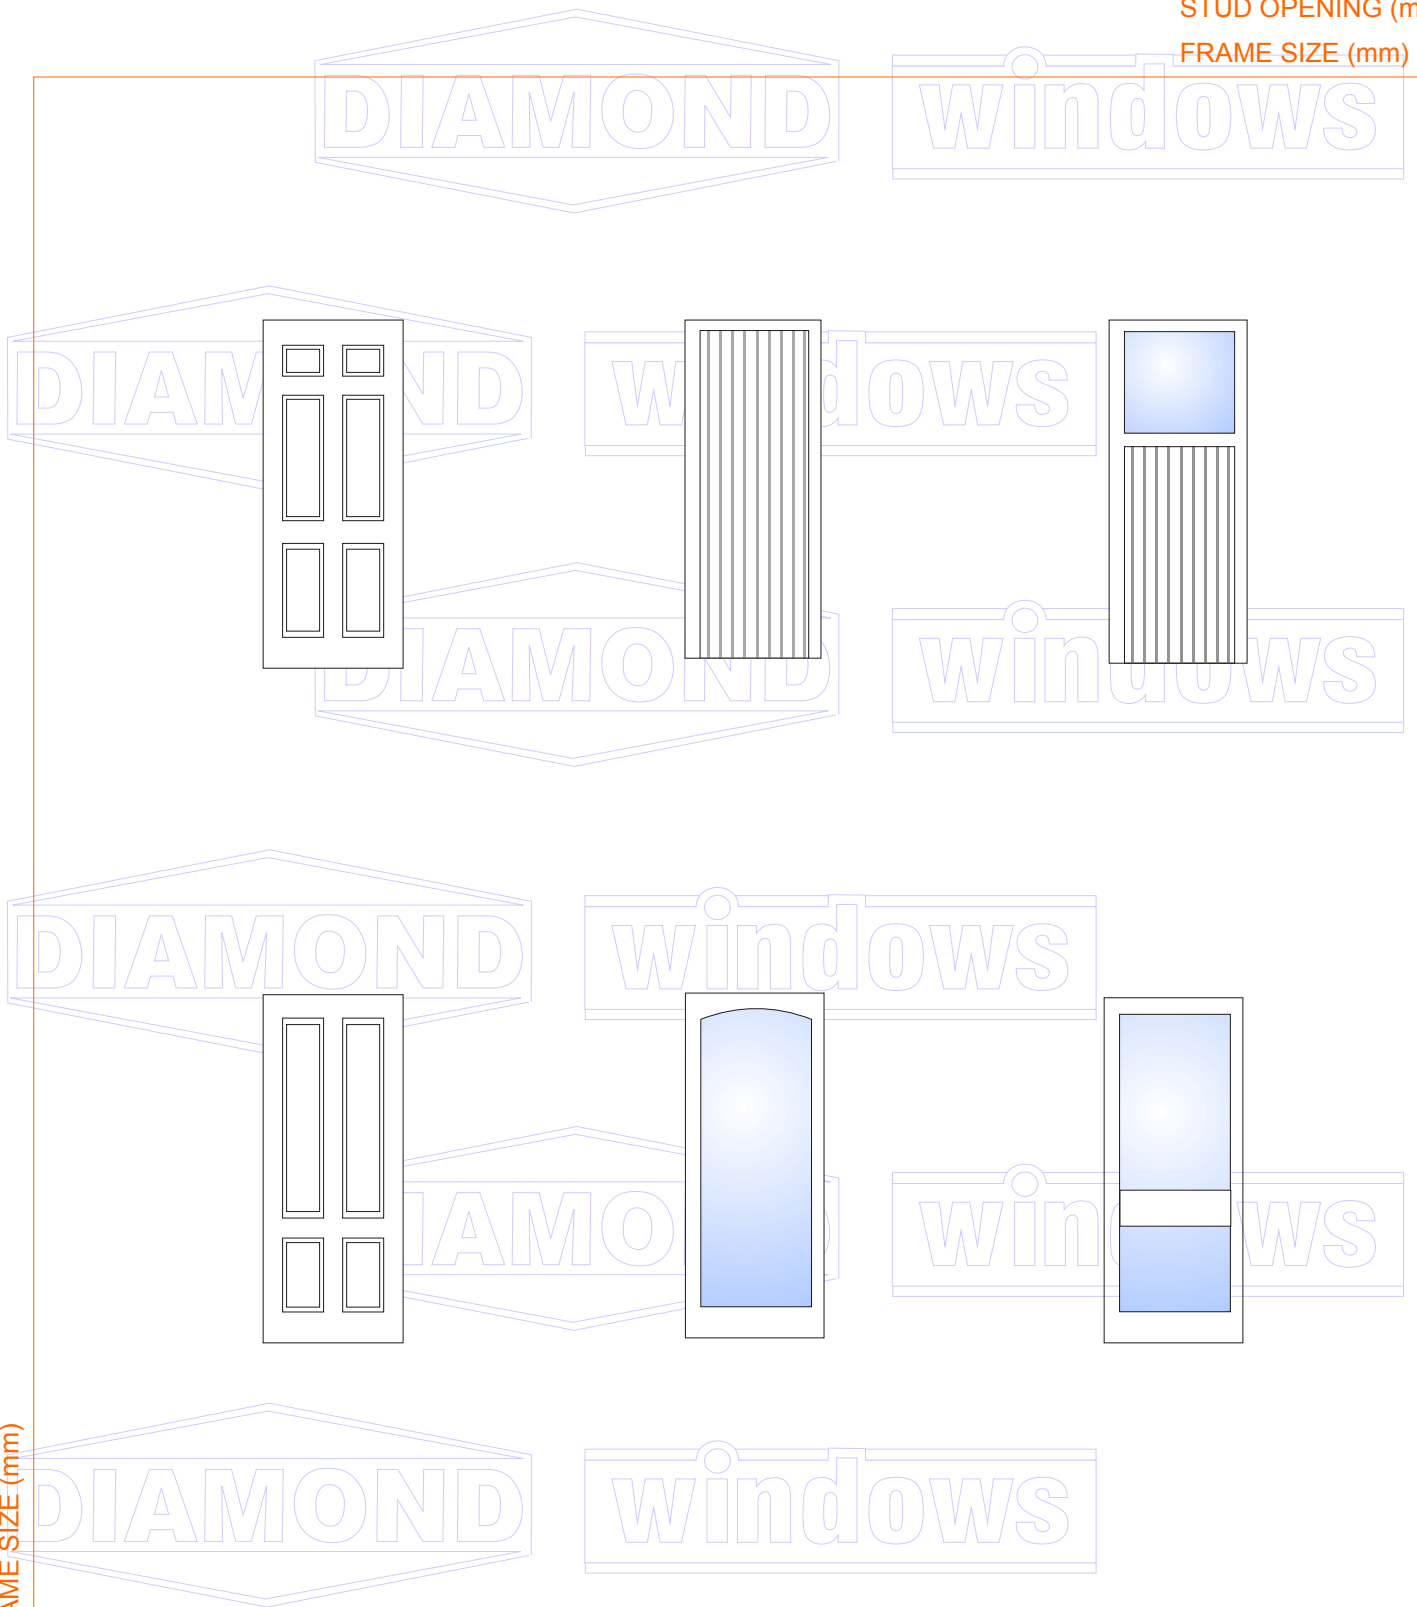

STUD OPENING (mm)

FRAME SIZE (mm)

Doors

All units illustrated as viewed from outside.

Diamond Windows Pty Ltd reserve the right to alter specifications without notice.

STUD OPENING (mm)

FRAME SIZE (mm)

STUD OPENING (mm)
FRAME SIZE (mm)